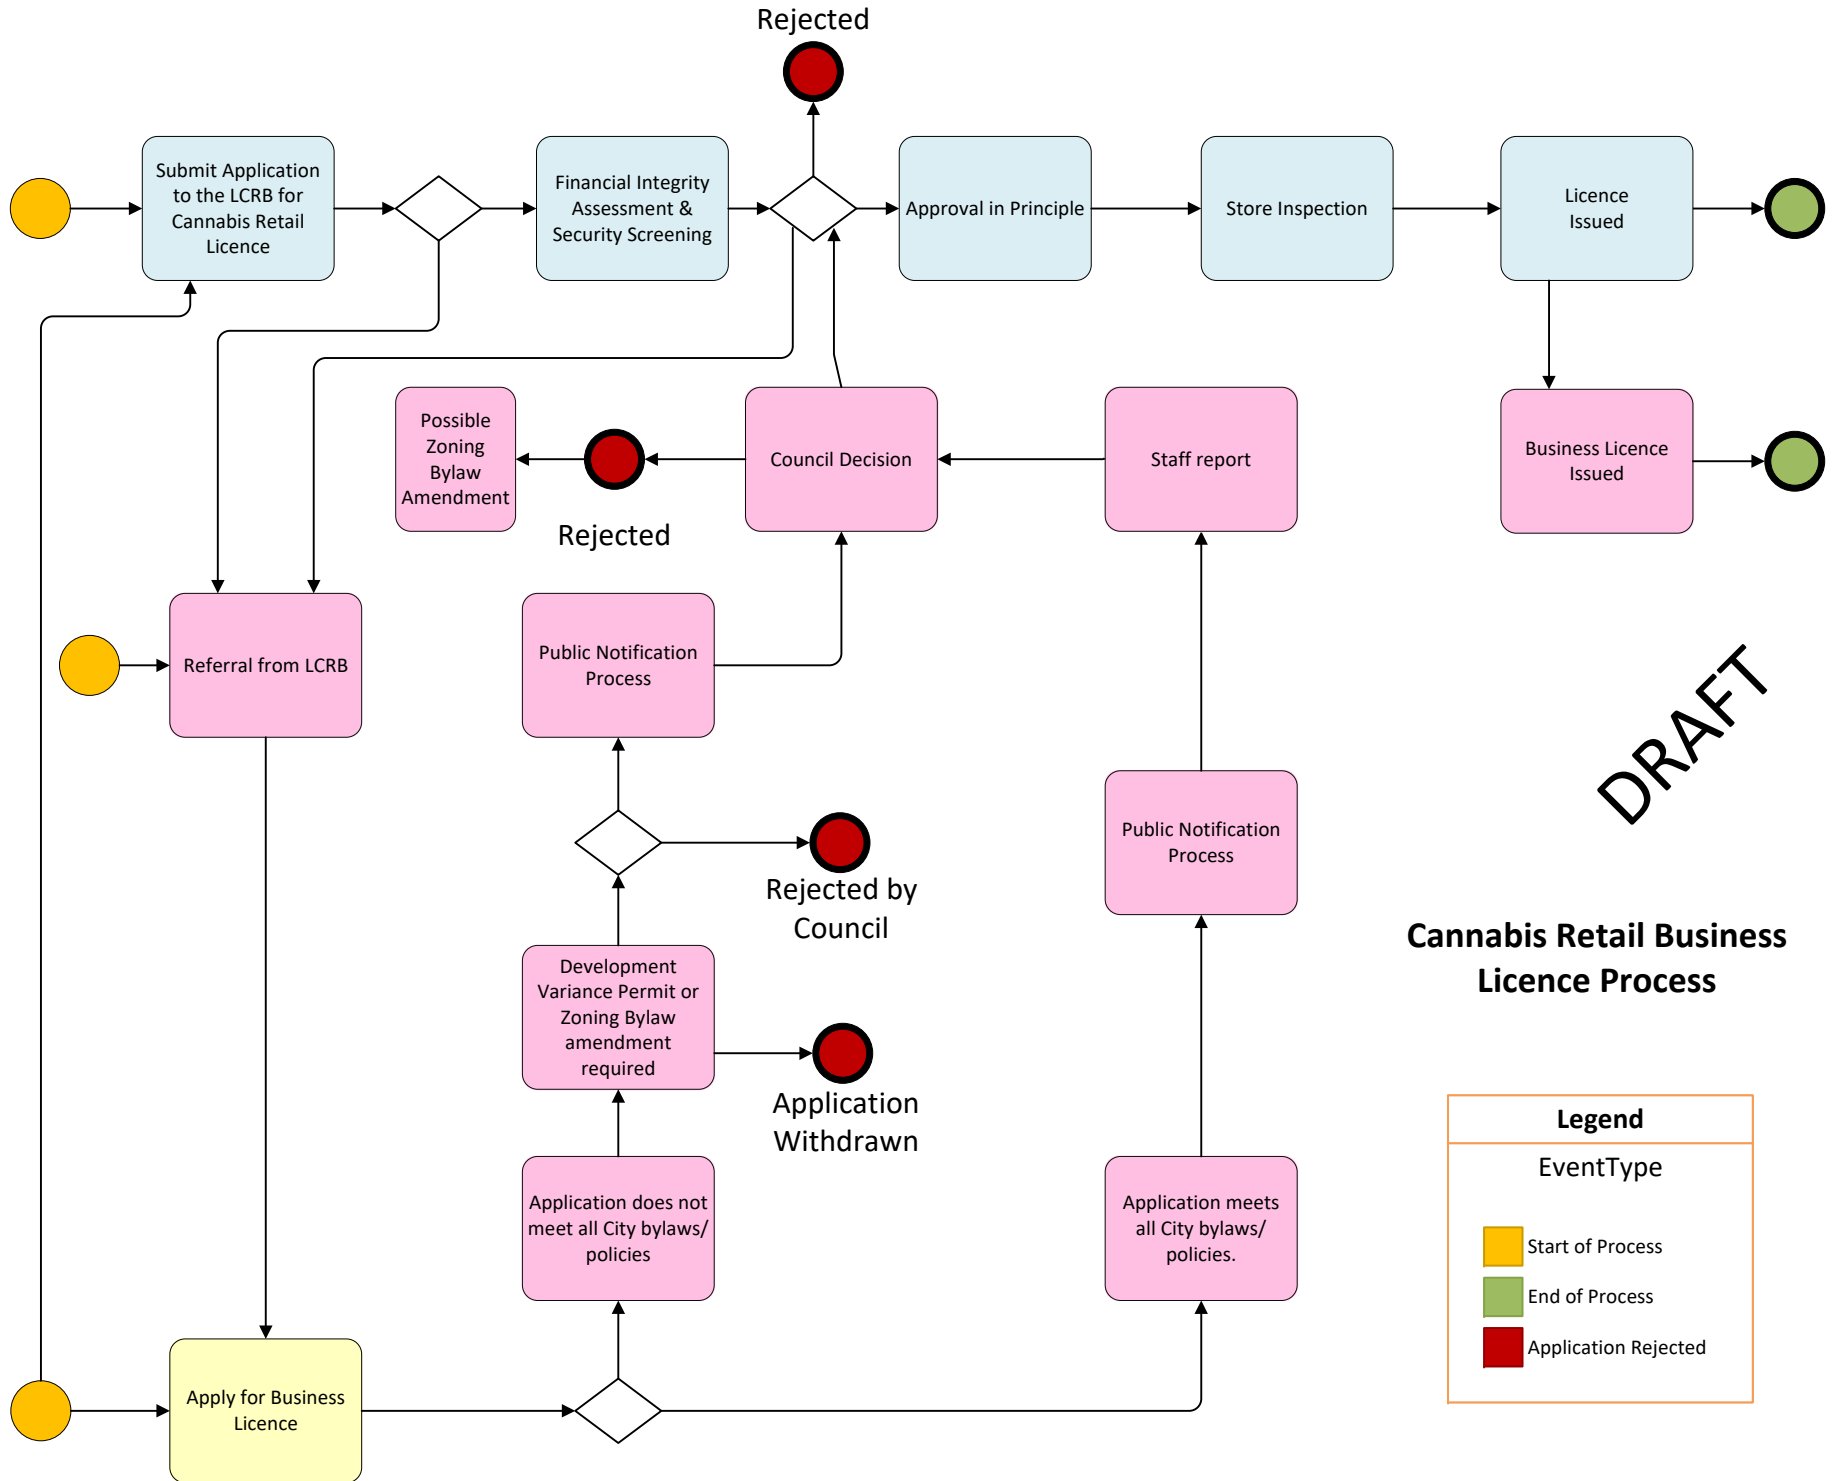

LCRB

Local Government

Applicant

DRAFT

Cannabis Retail Business Licence Process

Legend

EventType

- Start of Process
- End of Process
- Application Rejected