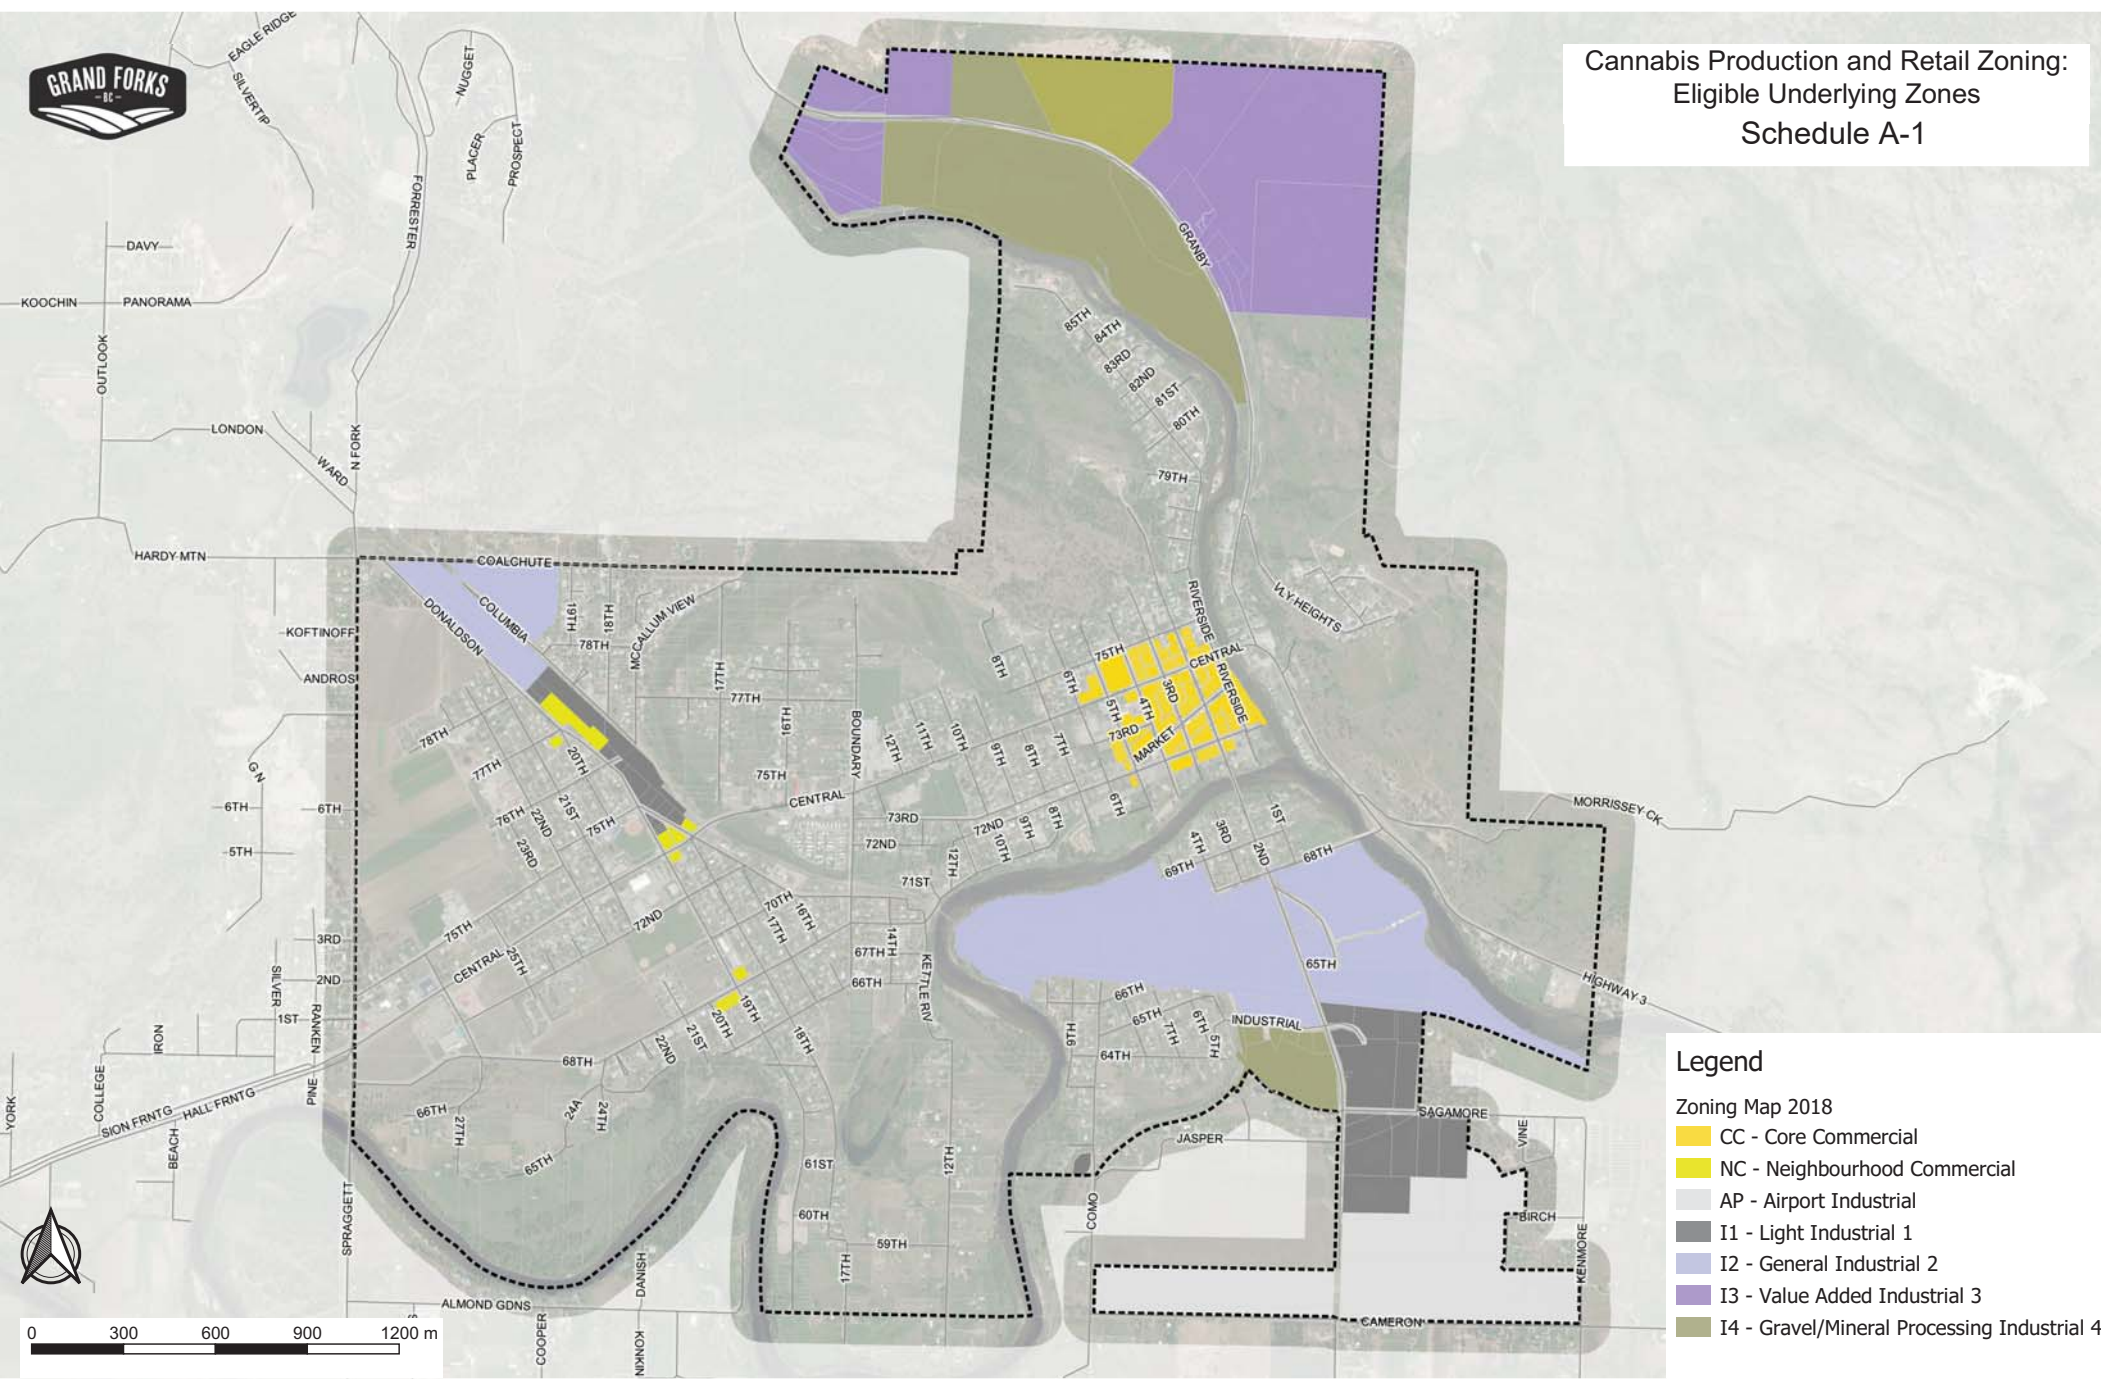

Cannabis Production and Retail Zoning:
Eligible Underlying Zones
Schedule A-1

- Legend**
- Zoning Map 2018
- CC - Core Commercial
 - NC - Neighbourhood Commercial
 - AP - Airport Industrial
 - I1 - Light Industrial 1
 - I2 - General Industrial 2
 - I3 - Value Added Industrial 3
 - I4 - Gravel/Mineral Processing Industrial 4