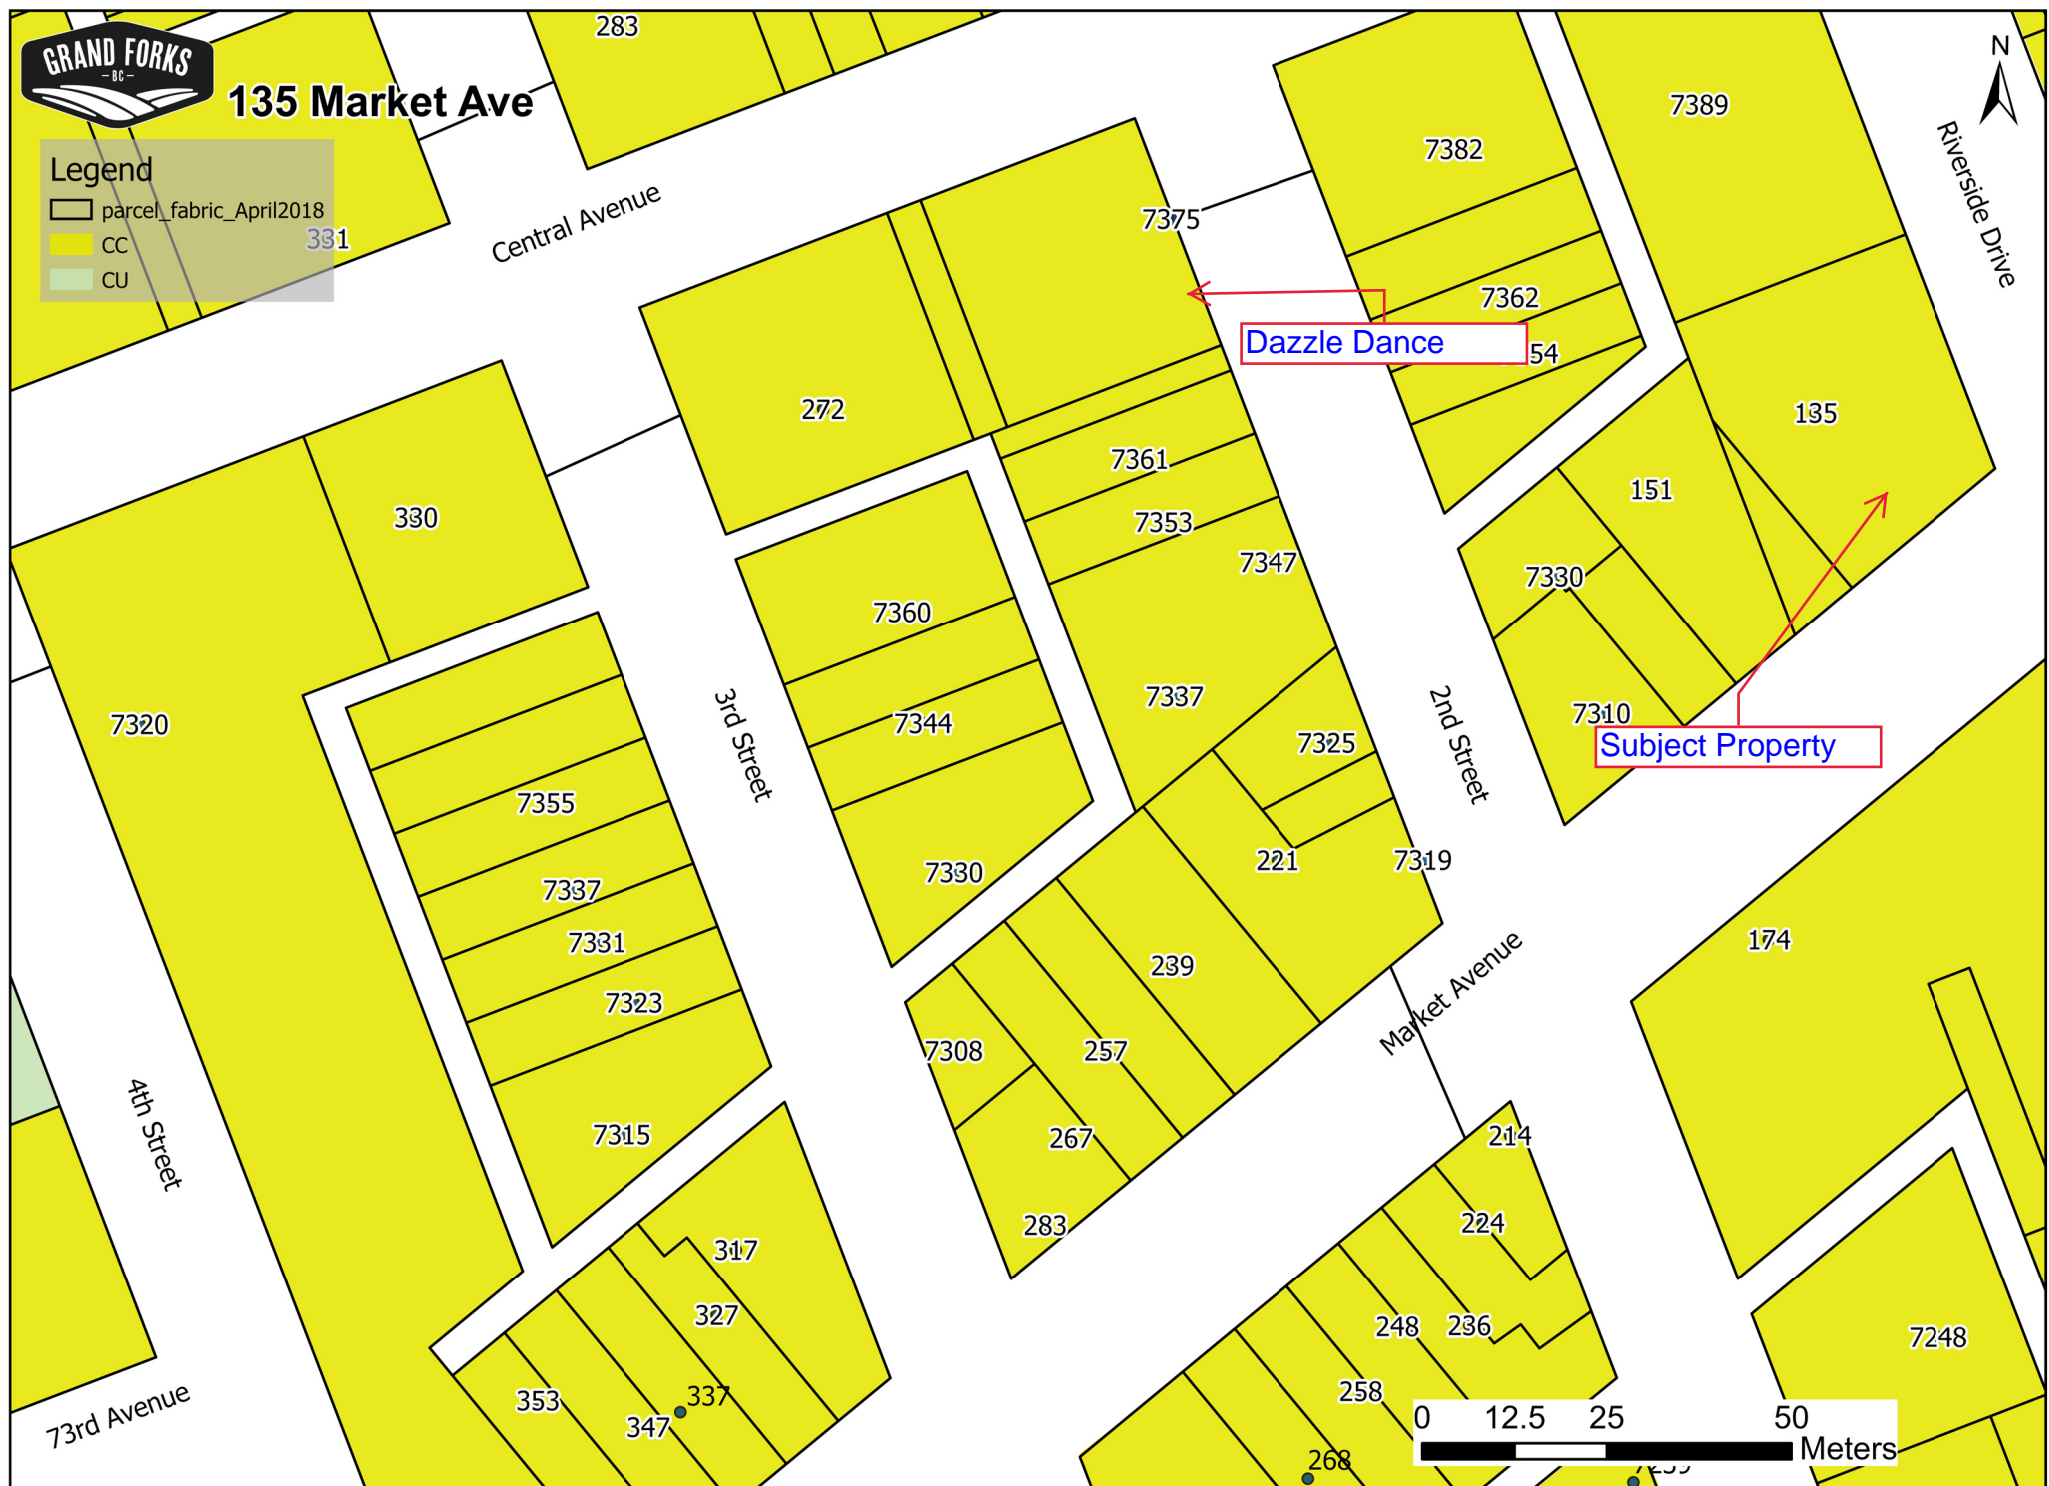

135 Market Ave

# Appendix 1

Dazzle Dance -  
Approximate  
Entrance Location

SUBJECT  
PROPERTY -  
Proposed Entrance

135 Market Ave

**Legend**

- parcel\_fabric\_April2018
- CC
- CU

September 27, 2019  
 Map Produced By: Leford Lafayette