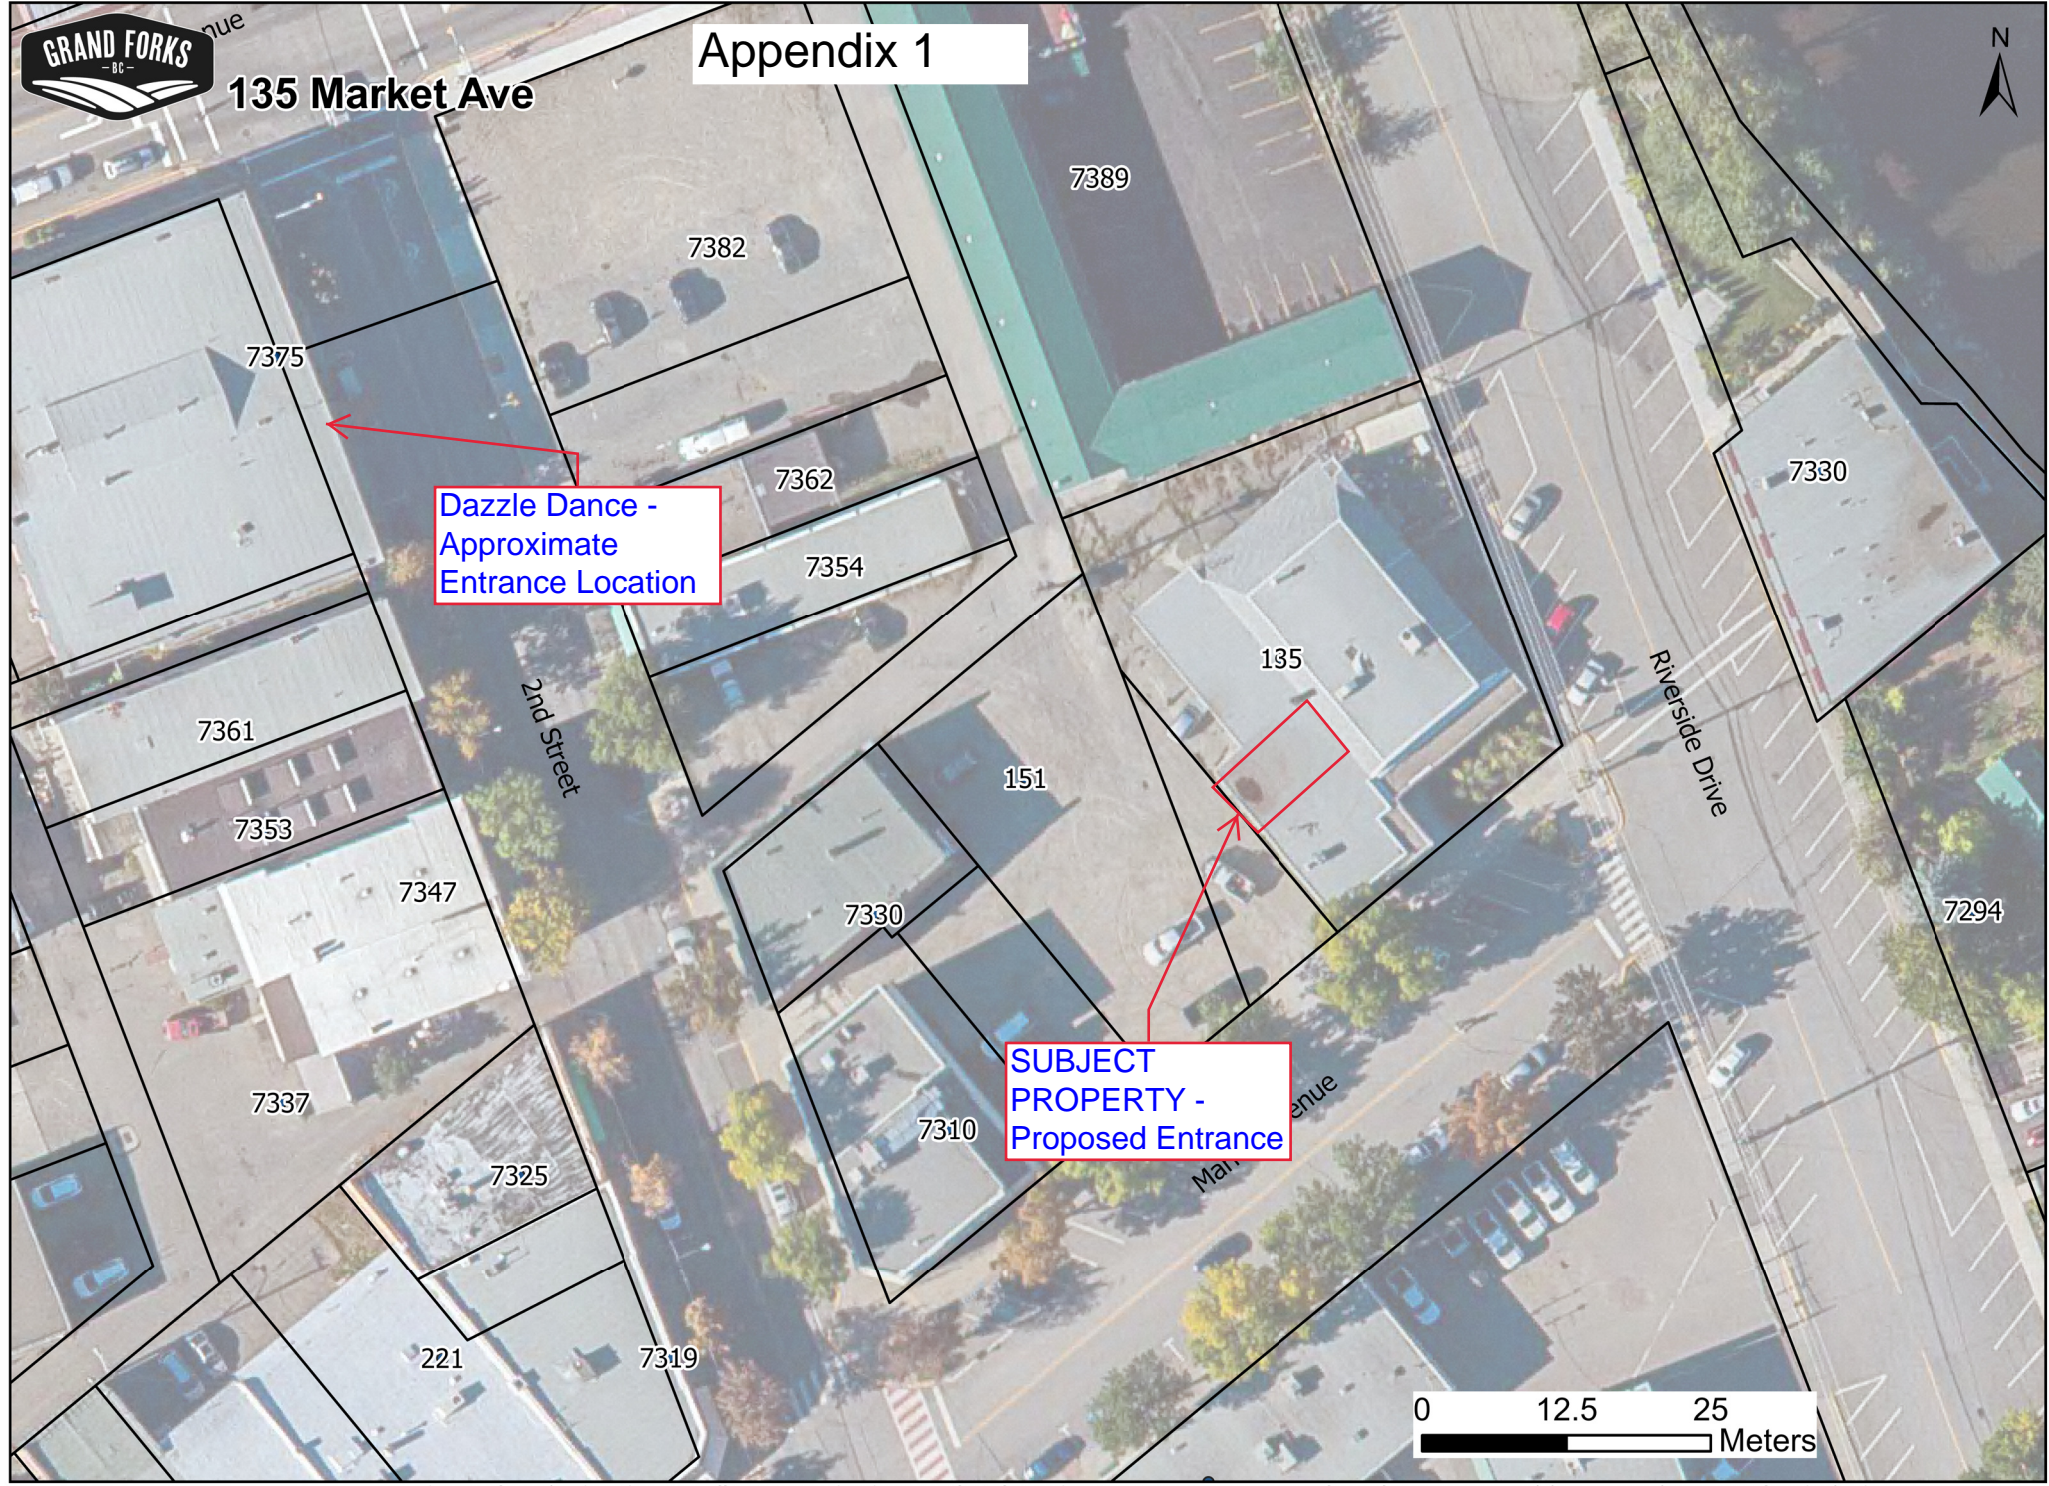

135 Market Ave

# Appendix 1

Dazzle Dance -  
Approximate  
Entrance Location

SUBJECT  
PROPERTY -  
Proposed Entrance

135 Market Ave

**Legend**

- parcel\_fabric\_April2018
- CC
- CU

September 27, 2019  
 Map Produced By: Leford Lafayette